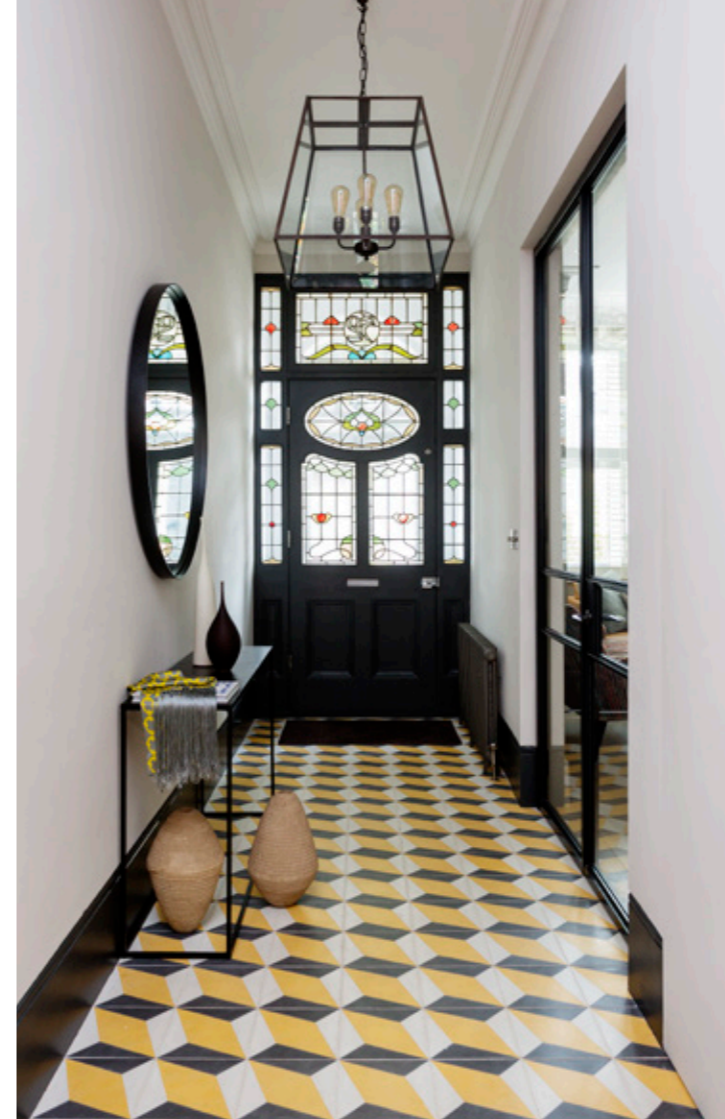

The design and development background of our in-house team also ensures the additional benefit of creative design input throughout the build.

Working with our own highly skilled craftsmen and trusted specialist subcontractors, we are members of the Federation of Master Builders and Safe Contractor scheme, and guarantee all our work for six years.